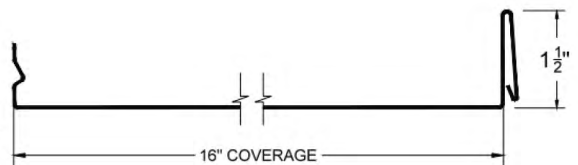

Available Options:

Striations, Beads, Pencil Ribs

Factory made or field rolled to exact lengths

Ideal Application:

Commercial and Residential

Similar to our MD 150SL panel, installation ease with impeccable results makes our MD 450SL roof system a standout choice. The 1-1/2" Snap Lock profile and fastening clip create a continuous interlocking system that installs quickly.

With concealed fasteners and a floating clip system in place to reduce the effect of thermal stress on panels, a beautifully smooth and uniform appearance is maintained despite fluctuations in temperature.