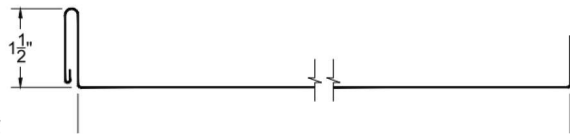

Available Options:

Striations, Beads, Pencil Ribs

Factory made or field rolled to exact lengths

Ideal Application:

Commercial and Residential

Installation ease with impeccable results makes our MD 150SL roof system a standout choice. The 1-1/2" Snap Lock profile and fastening clip create a continuous interlocking system that installs quickly.

With concealed fasteners and a floating clip system in place to reduce the effect of thermal stress on panels, a beautifully smooth and uniform appearance is maintained despite fluctuations in temperature.